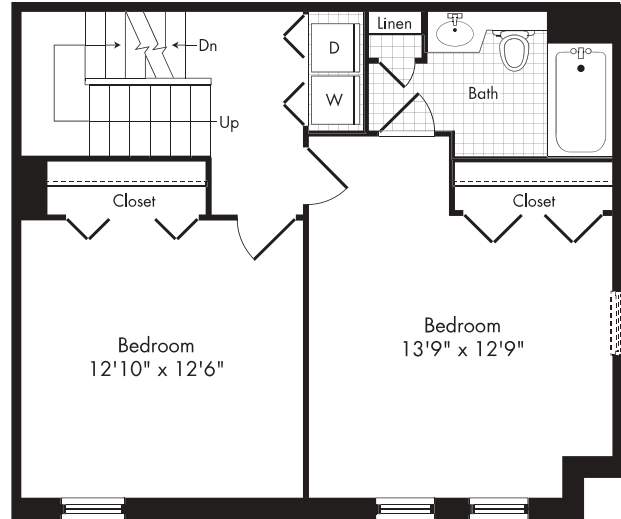

## 3 BED / 2.5 BATH

# 1694 SQ. FT.

First Floor

Second Floor

Third Floor

	2323 Race St., Philadelphia, PA 19103
	(833) 560-5640   <a href="http://www.edgewaterapthomes.com">www.edgewaterapthomes.com</a>

Floor plans are artist's rendering. All dimensions are approximate. Actual product and specifications may vary in dimension or detail. Not all features are available in every apartment. Prices and availability are subject to change. Please see a representative for details.