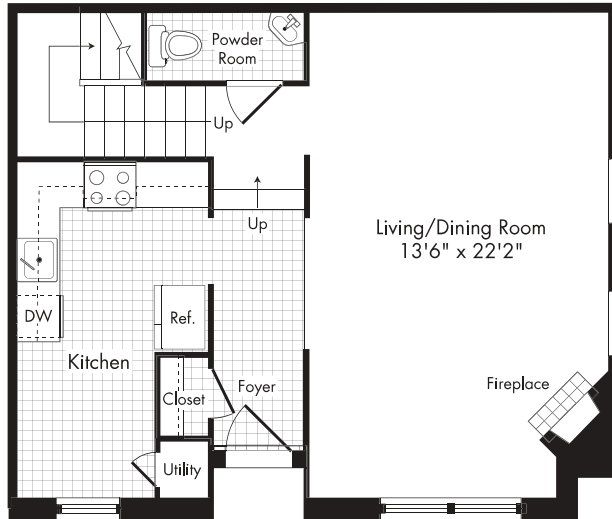

## 3 BED / 2.5 BATH

# 1694 SQ. FT.

First Floor

Second Floor

Third Floor

	2323 Race St., Philadelphia, PA 19103
	(833) 560-5640   <a href="http://www.edgewaterapthomes.com">www.edgewaterapthomes.com</a>

Floor plans are artist's rendering. All dimensions are approximate. Actual product and specifications may vary in dimension or detail. Not all features are available in every apartment. Prices and availability are subject to change. Please see a representative for details.