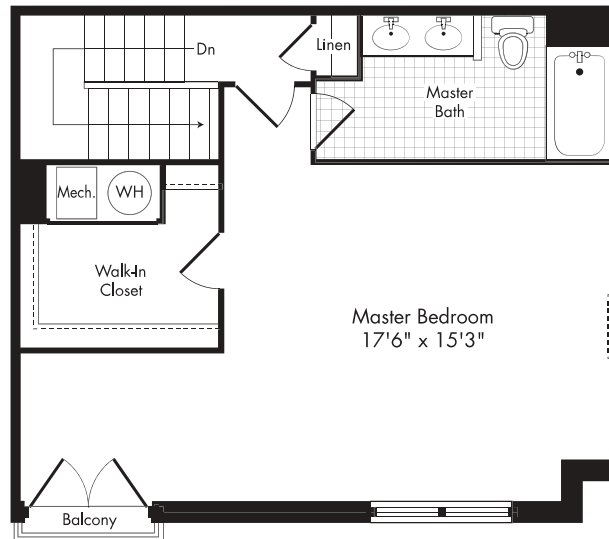

## 3 BED / 2.5 BATH

# 1694 SQ. FT.

First Floor

Second Floor

Third Floor

	2323 Race St., Philadelphia, PA 19103
	(833) 560-5640   <a href="http://www.edgewaterapthomes.com">www.edgewaterapthomes.com</a>

Floor plans are artist's rendering. All dimensions are approximate. Actual product and specifications may vary in dimension or detail. Not all features are available in every apartment. Prices and availability are subject to change. Please see a representative for details.