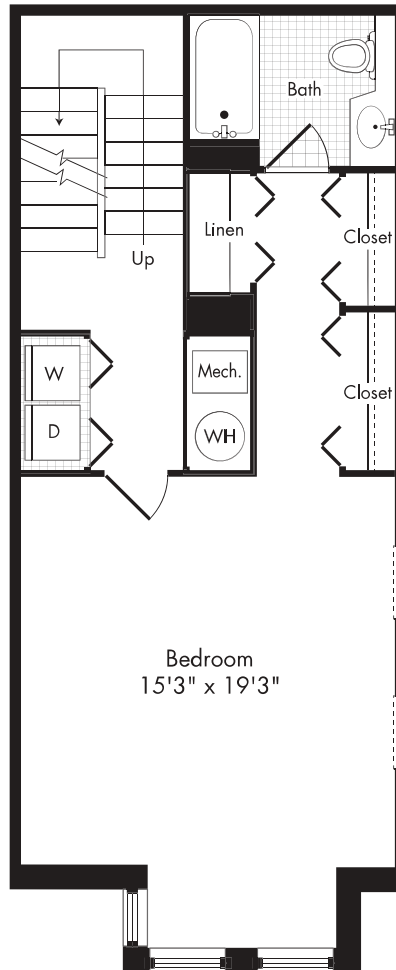

# B

## 2 BED / 2.5 BATH

# 1839

SQ. FT.

First Floor

Second Floor

Third Floor

	2323 Race St., Philadelphia, PA 19103
	(833) 560-5640   <a href="http://www.edgewaterapthomes.com">www.edgewaterapthomes.com</a>

Floor plans are artist's rendering. All dimensions are approximate. Actual product and specifications may vary in dimension or detail. Not all features are available in every apartment. Prices and availability are subject to change. Please see a representative for details.