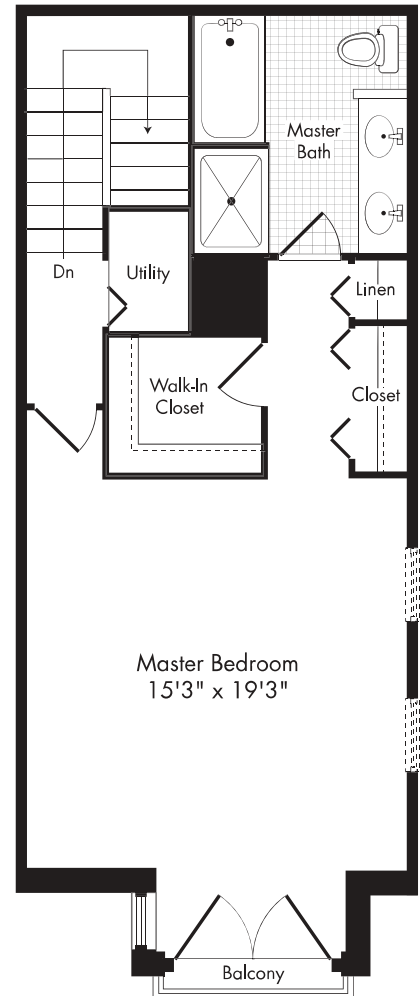

# B

## 2 BED / 2.5 BATH

# 1839

SQ. FT.

First Floor

Second Floor

Third Floor

	2323 Race St., Philadelphia, PA 19103
	(833) 560-5640   <a href="http://www.edgewaterapthomes.com">www.edgewaterapthomes.com</a>

Floor plans are artist's rendering. All dimensions are approximate. Actual product and specifications may vary in dimension or detail. Not all features are available in every apartment. Prices and availability are subject to change. Please see a representative for details.