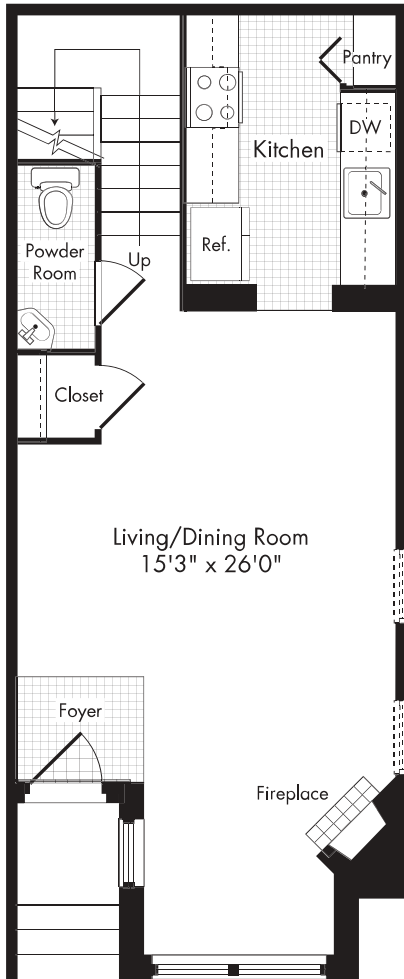

# B

## 2 BED / 2.5 BATH

# 1839

SQ. FT.

First Floor

Second Floor

Third Floor

	2323 Race St., Philadelphia, PA 19103
	(833) 560-5640   <a href="http://www.edgewaterapthomes.com">www.edgewaterapthomes.com</a>

Floor plans are artist's rendering. All dimensions are approximate. Actual product and specifications may vary in dimension or detail. Not all features are available in every apartment. Prices and availability are subject to change. Please see a representative for details.