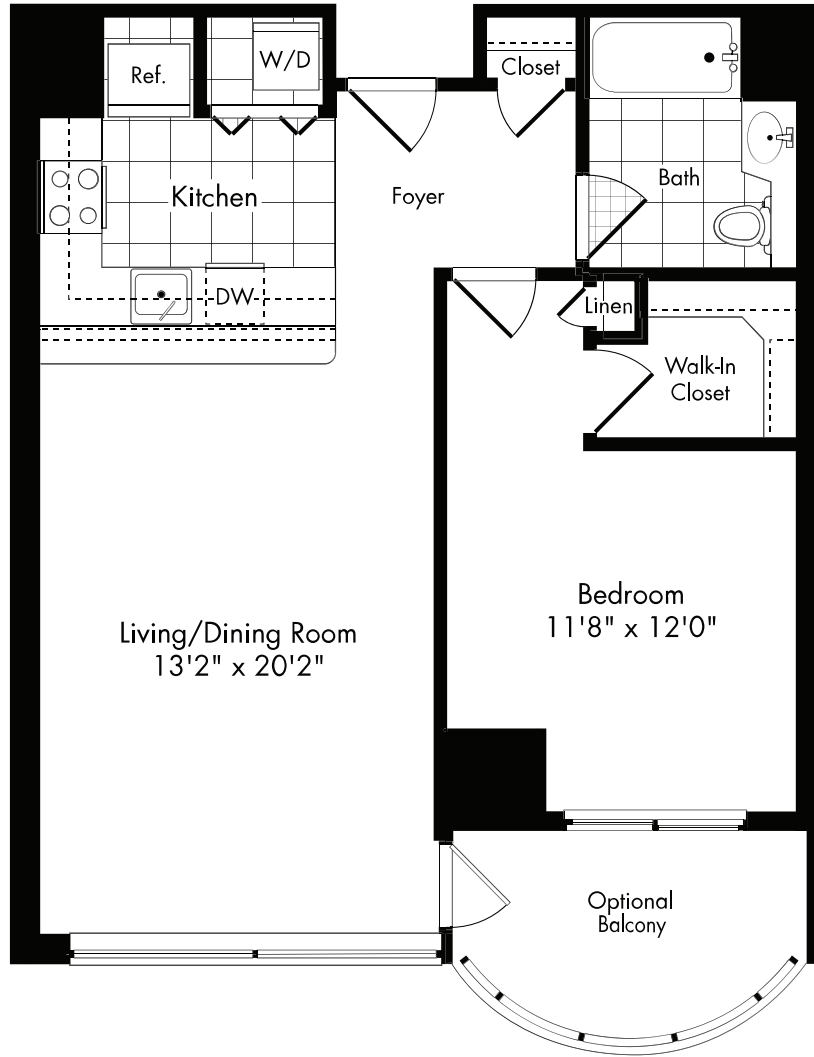

D1

1 BED / 1 BATH

796 SQ. FT.

edgewater
PHILADELPHIA

2323 Race St., Philadelphia, PA 19103

(833) 560-5640 | www.edgewaterapthomes.com

Floor plans are artist's rendering. All dimensions are approximate. Actual product and specifications may vary in dimension or detail. Not all features are available in every apartment. Prices and availability are subject to change. Please see a representative for details.