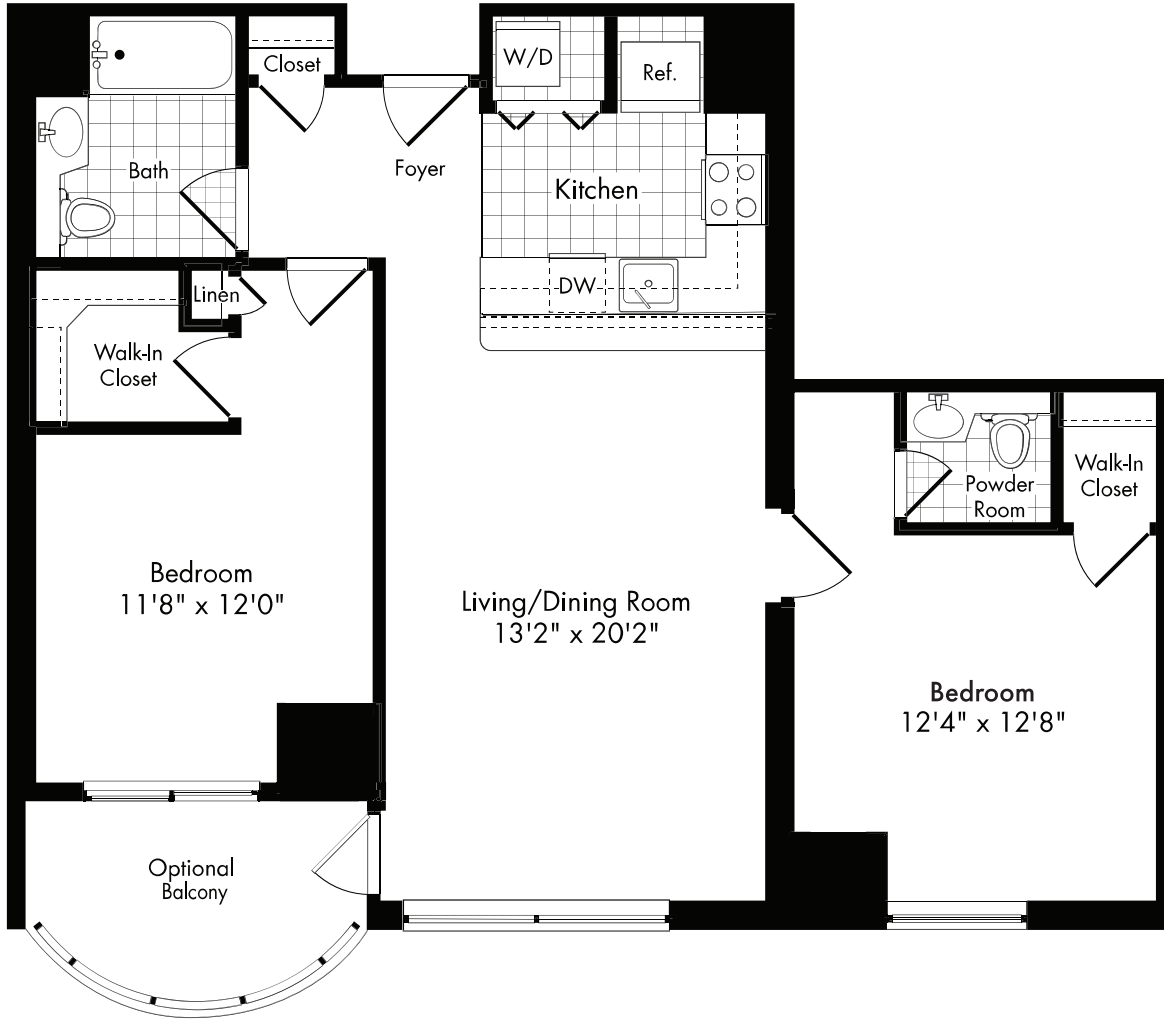

## 2 BED / 1.5 BATH

# 1070 SQ. FT.

*edgewater*  
PHILADELPHIA

2323 Race St., Philadelphia, PA 19103

(833) 560-5640 | [www.edgewaterapthomes.com](http://www.edgewaterapthomes.com)

*Floor plans are artist's rendering. All dimensions are approximate. Actual product and specifications may vary in dimension or detail. Not all features are available in every apartment. Prices and availability are subject to change. Please see a representative for details.*