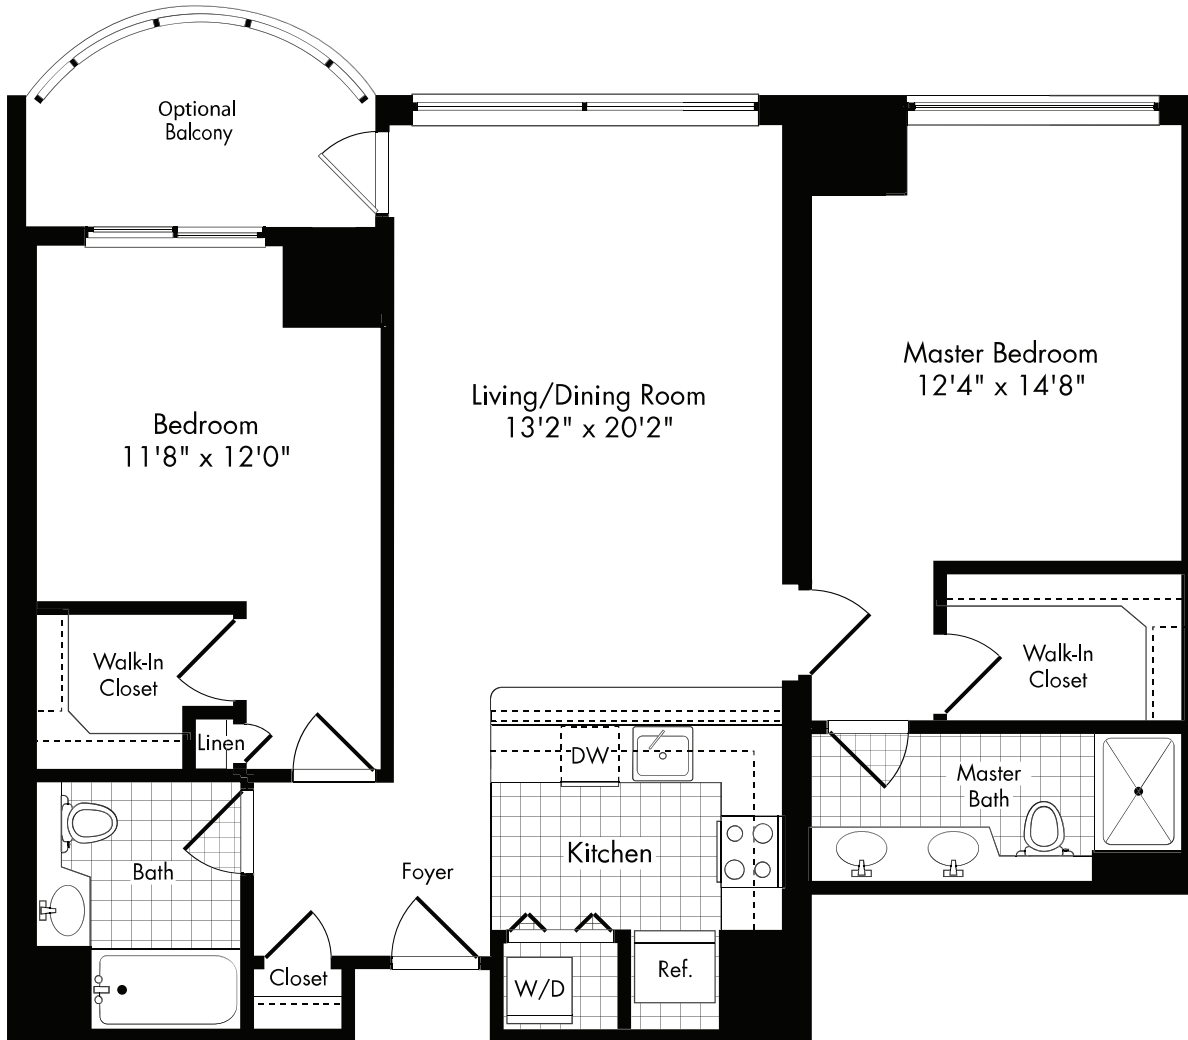

K1

2 BED / 2 BATH

1082

SQ. FT.

edgewater
PHILADELPHIA

2323 Race St., Philadelphia, PA 19103

(833) 560-5640 | www.edgewaterapthomes.com

Floor plans are artist's rendering. All dimensions are approximate. Actual product and specifications may vary in dimension or detail. Not all features are available in every apartment. Prices and availability are subject to change. Please see a representative for details.