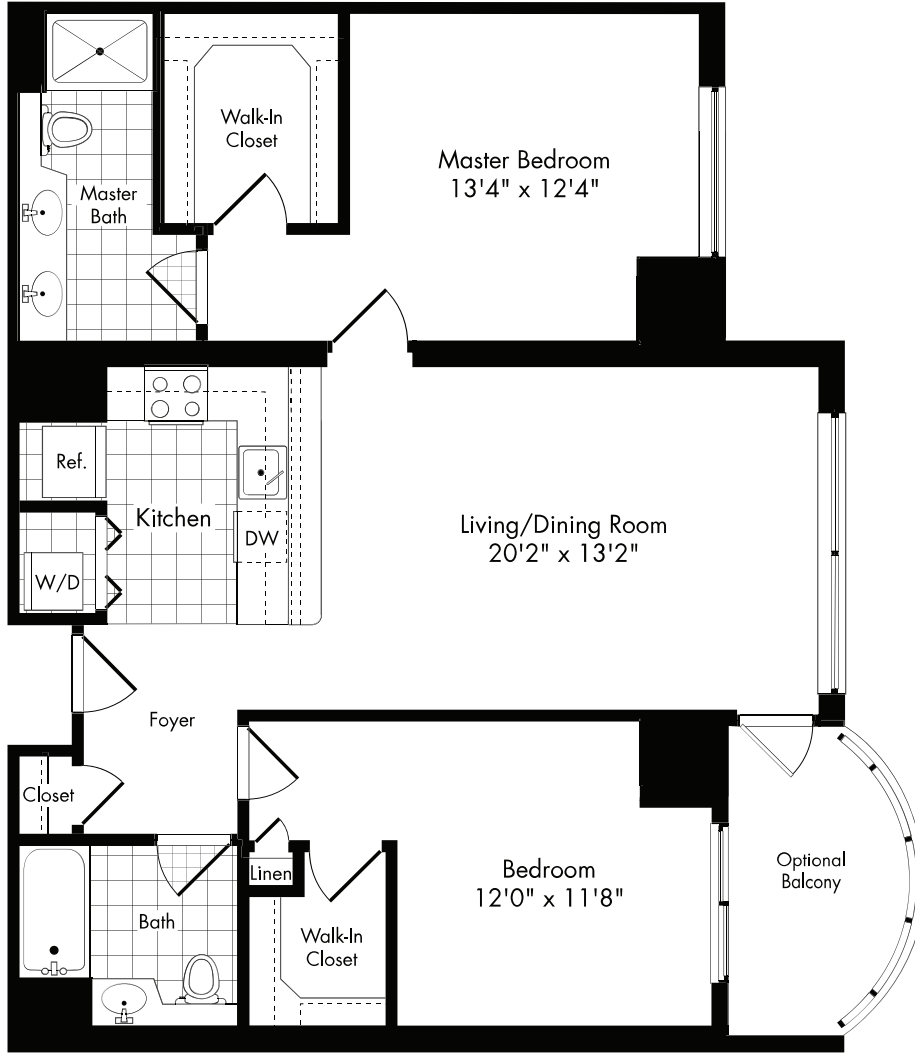

L

2 BED / 2 BATH

1167 SQ. FT.

edgewater
PHILADELPHIA

2323 Race St., Philadelphia, PA 19103

(833) 560-5640 | www.edgewaterapthomes.com

Floor plans are artist's rendering. All dimensions are approximate. Actual product and specifications may vary in dimension or detail. Not all features are available in every apartment. Prices and availability are subject to change. Please see a representative for details.