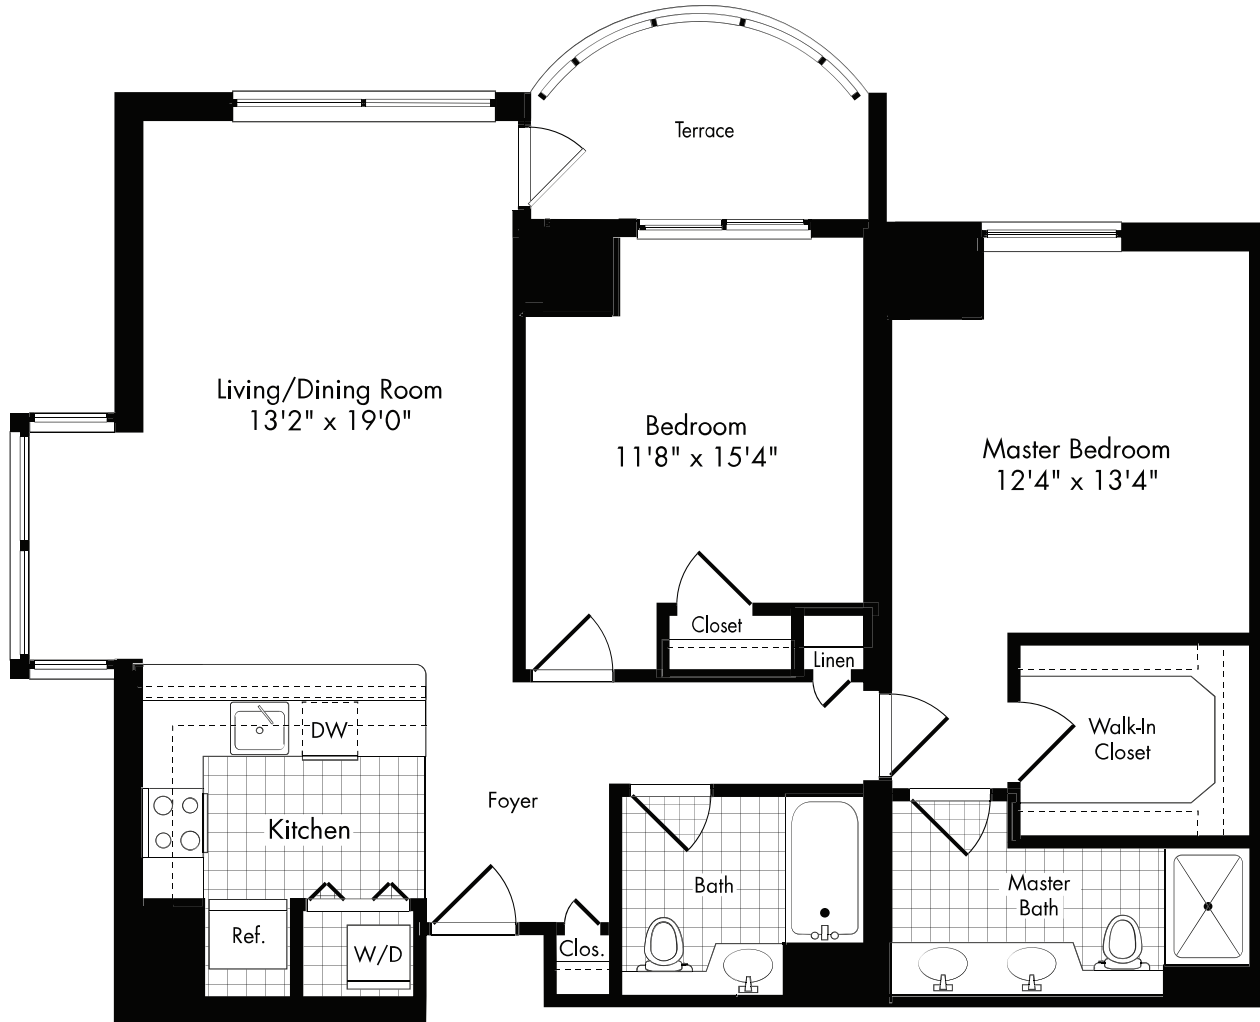

# M

## 2 BED / 2 BATH

# 1209

SQ. FT.

	2323 Race St., Philadelphia, PA 19103
	(833) 560-5640   <a href="http://www.edgewaterapthomes.com">www.edgewaterapthomes.com</a>

*Floor plans are artist's rendering. All dimensions are approximate. Actual product and specifications may vary in dimension or detail. Not all features are available in every apartment. Prices and availability are subject to change. Please see a representative for details.*