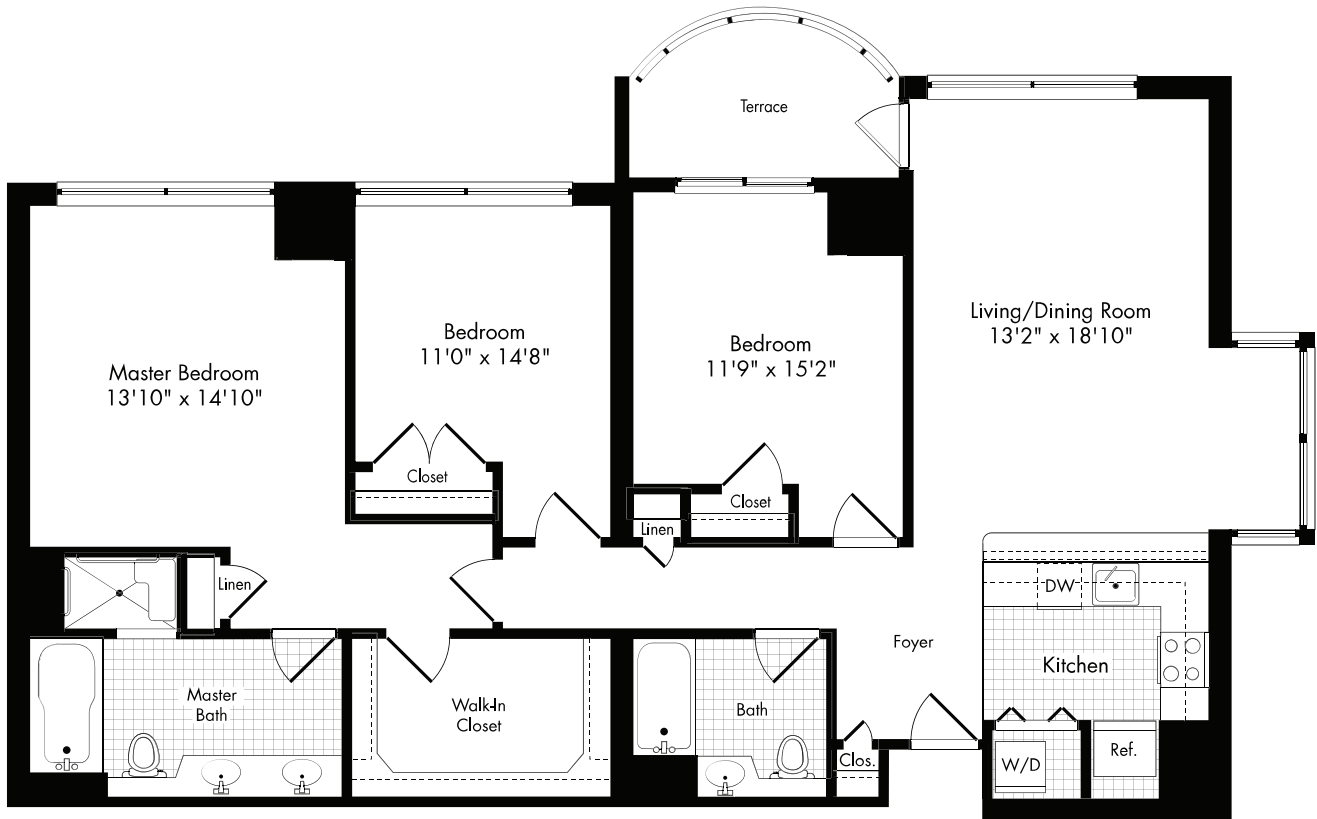

N

3 BED / 2 BATH

1579 SQ. FT.

	2323 Race St., Philadelphia, PA 19103
	(833) 560-5640 www.edgewaterapthomes.com

Floor plans are artist's rendering. All dimensions are approximate. Actual product and specifications may vary in dimension or detail. Not all features are available in every apartment. Prices and availability are subject to change. Please see a representative for details.