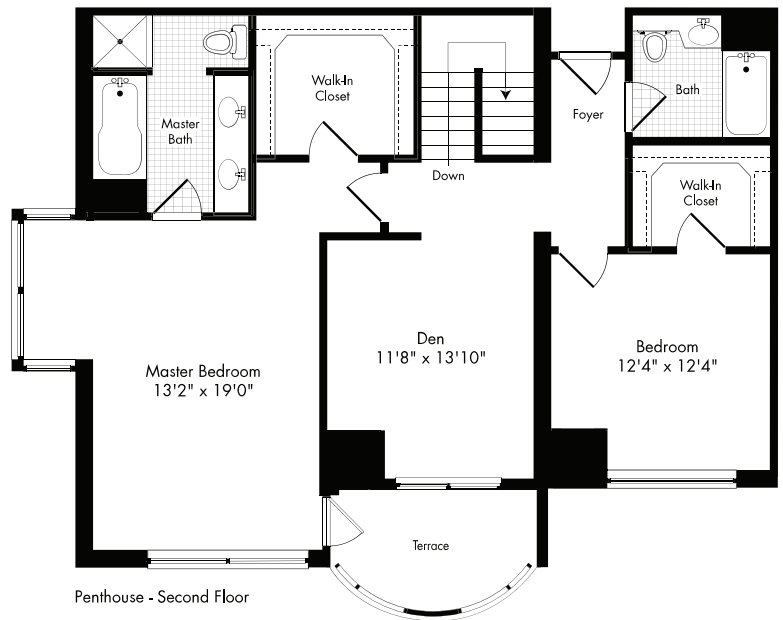

# P

## 3 BED / 3.5 BATH

# 2418 SQ. FT.

	2323 Race St., Philadelphia, PA 19103
	(833) 560-5640   <a href="http://www.edgewaterapthomes.com">www.edgewaterapthomes.com</a>

Floor plans are artist's rendering. All dimensions are approximate. Actual product and specifications may vary in dimension or detail. Not all features are available in every apartment. Prices and availability are subject to change. Please see a representative for details.