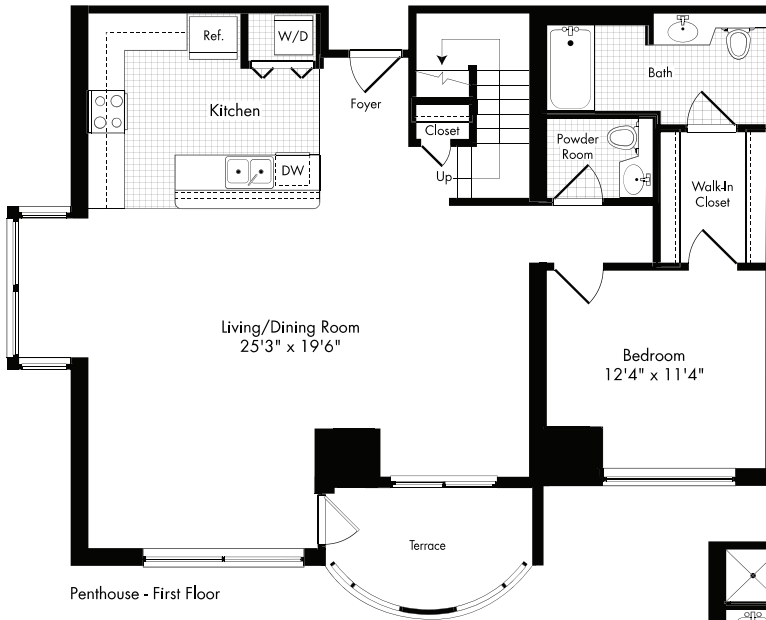

# P

## 3 BED / 3.5 BATH

# 2418 SQ. FT.

	2323 Race St., Philadelphia, PA 19103
	(833) 560-5640   <a href="http://www.edgewaterapthomes.com">www.edgewaterapthomes.com</a>

Floor plans are artist's rendering. All dimensions are approximate. Actual product and specifications may vary in dimension or detail. Not all features are available in every apartment. Prices and availability are subject to change. Please see a representative for details.